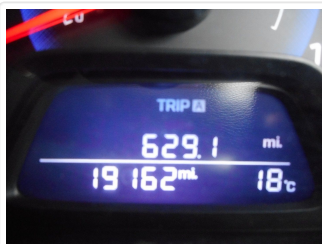

HYUNDAI I10 SE 1.0 MANUAL 66PS

£6,995

YEAR: 2016

MILLEAGE: 19,162 MILES

FUEL: PETROL

TRANSMISSION: MANUAL

REGISTRATION: ET16LFH

BODY COLOUR : BLUE

BODY TYPE : HATCHBACK

DOORS : 5

EMISSIONS : 108 G/KM

URBAN COLD : 47.1 MPG

EXTRA URBAN : 70.6 MPG

COMBINED : 60.1 MPG

ENGINE SIZE : 998 CC

INSURANCE BAND : 1A