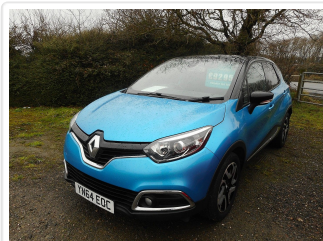

RENAULT CAPTUR DYNAMIQUE MEDIANAV DCI 90 AUTO EDC

£9,295

YEAR: 2014

MILLEAGE: 32,840 MILES

FUEL: DIESEL

TRANSMISSION: MANUAL

REGISTRATION: YN64EOC

BODY TYPE : HATCHBACK

DOORS : 5

EMISSIONS : 95 G/KM

URBAN COLD : 67.3 MPG

EXTRA URBAN : 83.1 MPG

COMBINED : 76.4 MPG

ENGINE SIZE : 1,461 CC

Please contact us for more information or finance options. Our friendly staff will be happy to help.