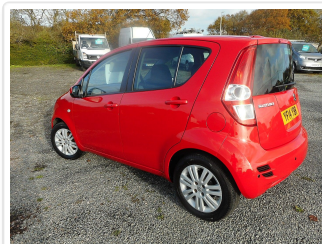

SUZUKI SPLASH 1.2 SZ4

£5,495

YEAR: 2014

MILLEAGE: 39,538 MILES

FUEL: PETROL

TRANSMISSION: MANUAL

REGISTRATION: YF14YBR

BODY COLOUR : RED

BODY TYPE : HATCHBACK

DOORS : 5

EMISSIONS : 118 G/KM

URBAN COLD : 46.3 MPG

EXTRA URBAN : 62.8 MPG

COMBINED : 55.4 MPG

ENGINE SIZE : 1,242 CC

INSURANCE BAND : 11E